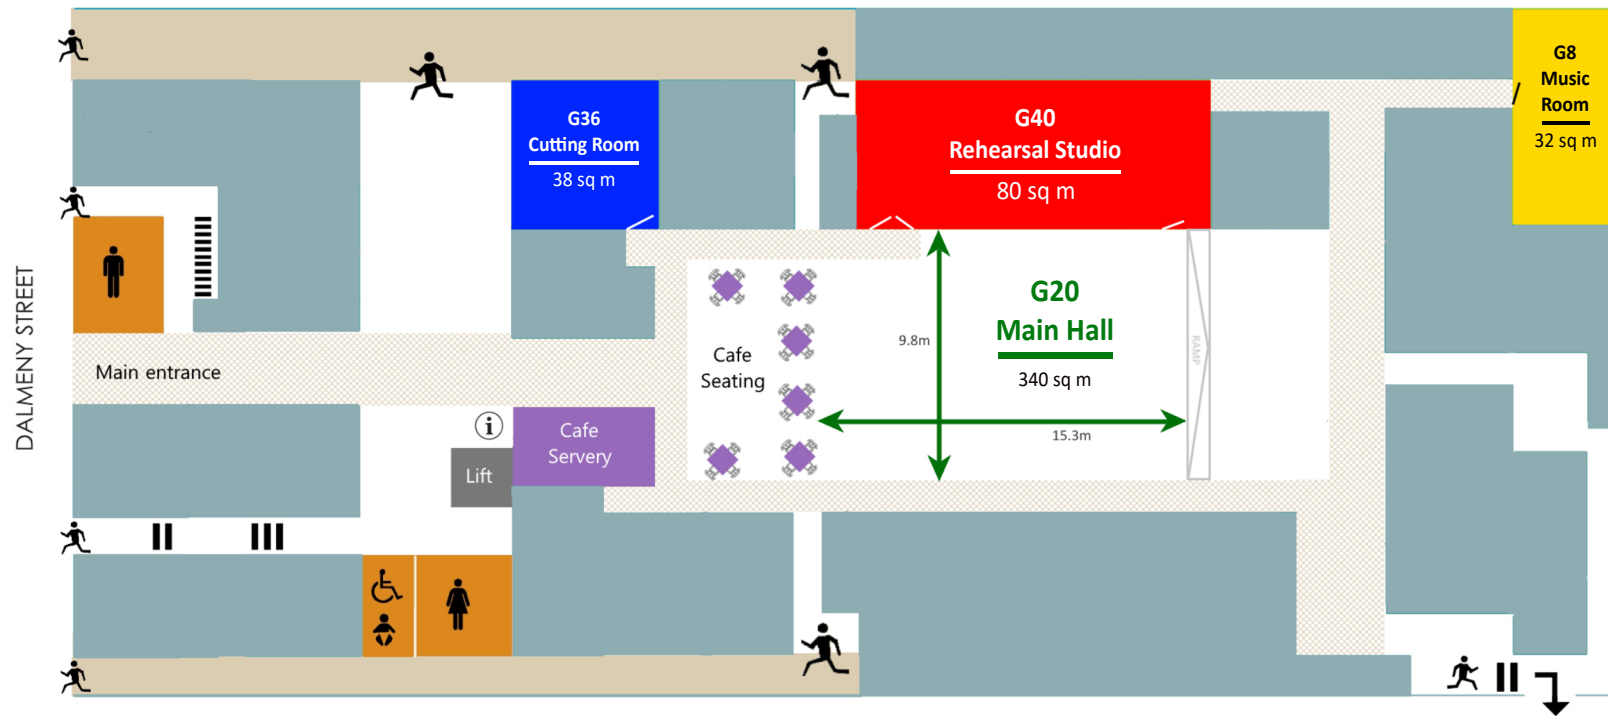

The Out of the Blue Drill Hall

36 Dalmeny Street, Edinburgh EH6 8RG

outoftheblue.org.uk

① Reception

♂♀ Toilets

Facilities

G20 / Main Hall

🚶 Fire Escape

♿ Accessible toilets

Cafe

G40 / Rehearsal Studio

≡ Stairs

👶 Baby changing

Area must be kept clear at all times

G36 / Cutting Room

G8 / Music Room

Main Hall

Wooden floor, 15.3m x 9.8m with an extra 6.5m x 9.8m of concrete to the back wall. There is power, lighting and ventilation. May be made bigger by moving **cafe**.

Rehearsal Studio

Sprung wooden floor 14.6m x 6.2m, mirrors, curtains and rigging points for aerial.

Cutting Room

6.2m x 5.4m floorspace

Music Room

6.2m x 3.2m floorspace.

Facilities

There are male, female and a unisex accessible toilet with baby changing facilities.

Equipment

The following are also available but there may be a cost involved for some; tables, chairs, a piano, PA system, projector, CD player and flip charts. Each room booking comes with a standard 'OOTB Space Hire' WiFi. There is also a pallet jack, trolleys and ladders to about 7m in height on hand.