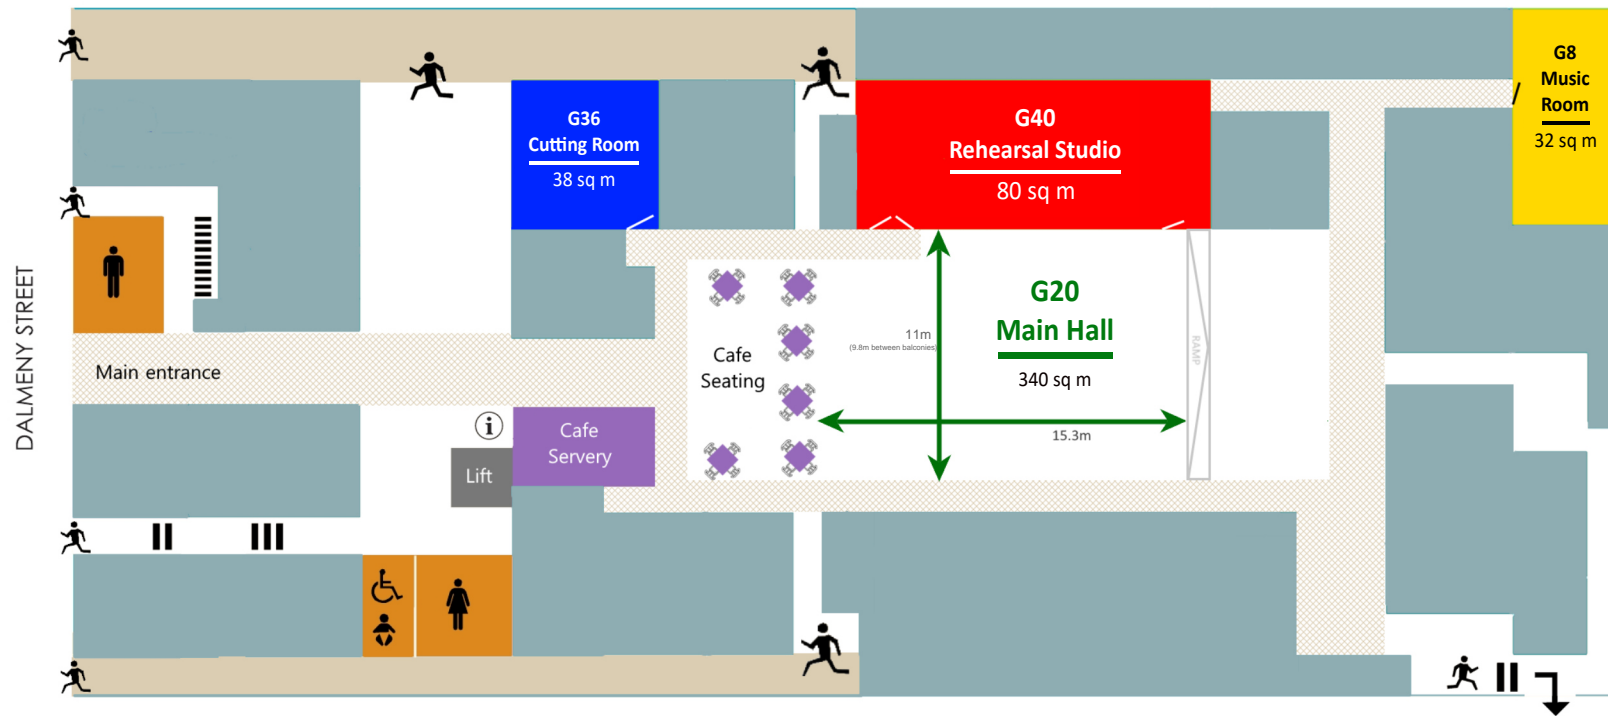

The Out of the Blue Drill Hall

36 Dalmeny Street, Edinburgh EH6 8RG

outoftheblue.org.uk

Reception

Toilets

Facilities

G20 / Main Hall

Fire Escape

Accessible toilets

Cafe

G40 / Rehearsal Studio

Stairs

Baby changing

Area must be kept clear at all times

G36 / Cutting Room

G8 / Music Room

Main Hall

Wooden floor, 15.3m x 9.8m with an extra 6.5m x 9.8m of concrete to the back wall. There is power, lighting and ventilation. May be made bigger by moving **cafe**.

Rehearsal Studio

Sprung wooden floor 14.6m x 6.2m, mirrors, curtains and rigging points for aerial.

Cutting Room

6.2m x 5.4m floorspace

Music Room

6.2m x 3.2m floorspace.

Facilities

There are male, female and a unisex accessible toilet with baby changing facilities.

Equipment

The following are also available but there may be a cost involved for some; tables, chairs, a piano, PA system, projector, CD player and flip charts. Each room booking comes with a standard 'OOTB Space Hire' WiFi. There is also a pallet jack, trolleys and ladders to about 7m in height on hand.